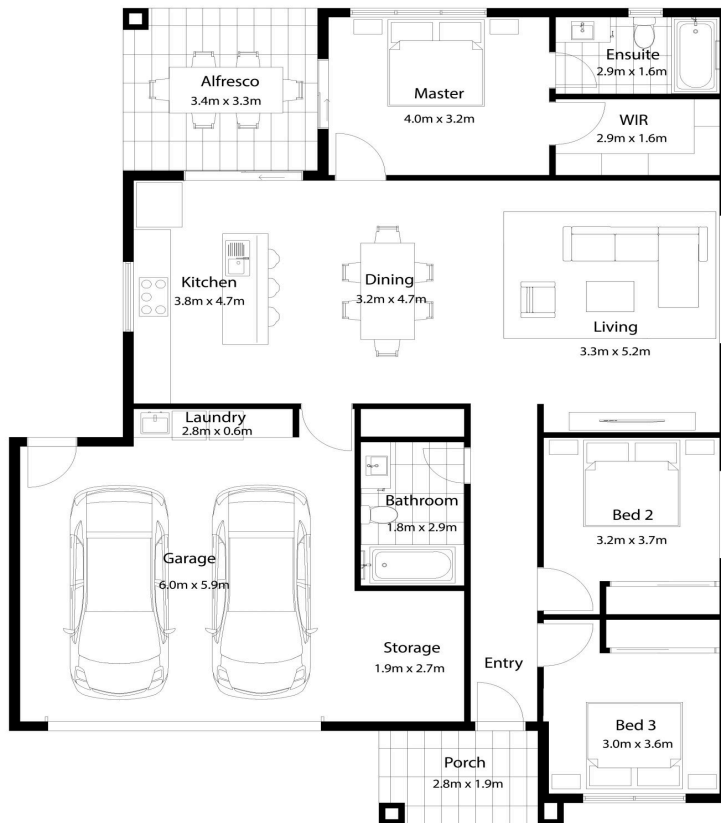

Get in touch with

LUMORA
MERRIFIELD