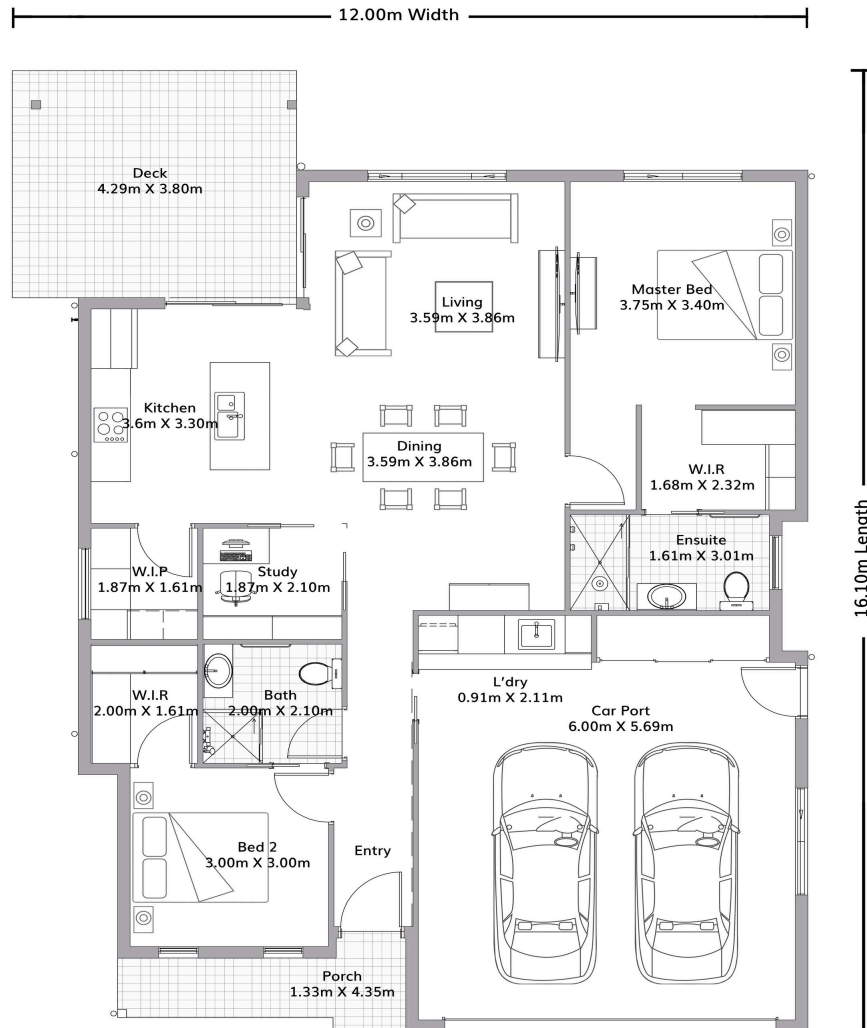

30 Parkside (Coral)

2 2 1 2

Downsize in Luxury!

The Coral oozes sophistication with touches of luxury featured throughout the design. Cook up a storm in the chef's kitchen complete with quality appliances and ample storage. Relax in the master suite featuring a walk-in robe and ensuite. Host guests in the second bedroom with separate bathroom and enjoy the flexibility of space with a multi-purpose room, internal laundry, and double garage.

- Chefs' kitchen
- Master with WIR and ensuite
- Guest bedroom and MPR
- Outdoor alfresco
- Double garage

Parkside Yamba, Yamba

A community designed with you in mind

8 Park Avenue, NSW 2464

Get in touch with Wendy Cochrane
(02) 6619 2044