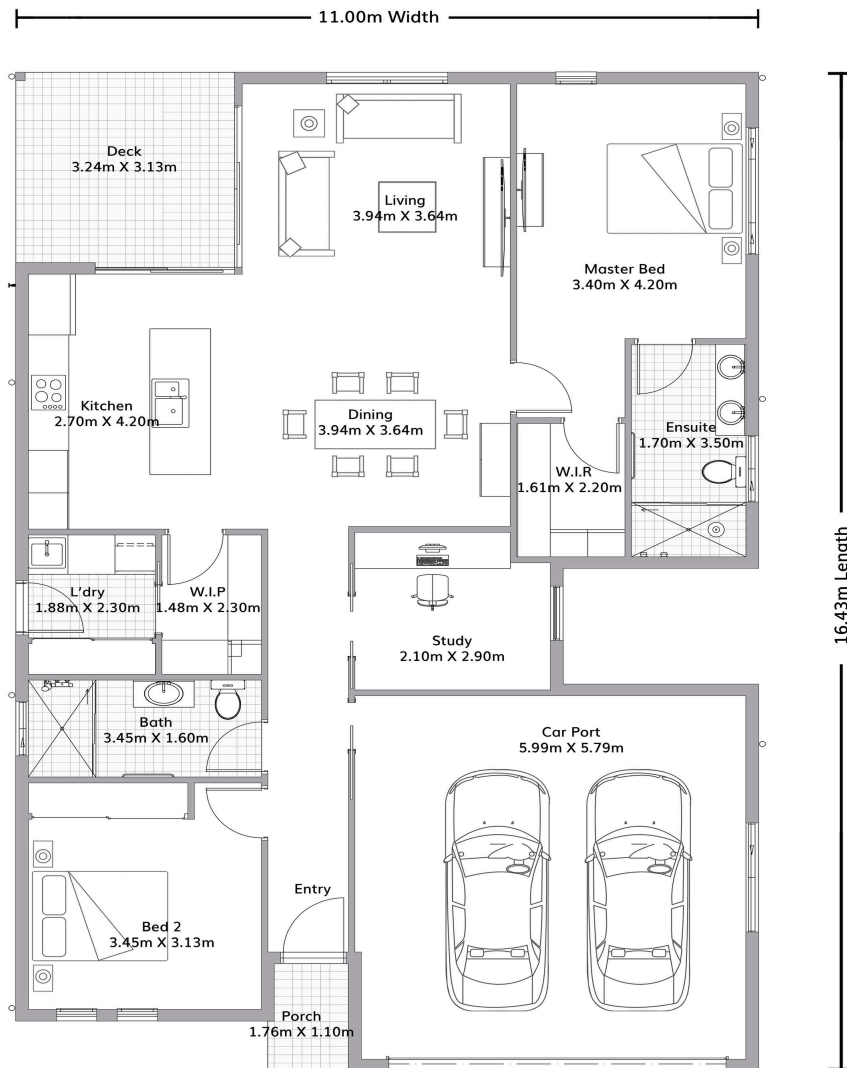

## 38 Parkside (Moonflower)

2 2 1 2

### Designed for Those Who Love to Entertain

The Moonflower offers a fresh and functional open plan design with a spacious kitchen overlooking the dining and living areas with sliding doors onto the outdoor alfresco – the perfect spot to entertain! Enjoy an oversized master with a walk-in robe and ensuite, host family in the guest bedroom with separate bathroom, and utilize the flexibility of a multi-purpose room.

- Modern kitchen with WIP
- Master with WIR and ensuite
- Guest bedroom and MPR
- Outdoor alfresco
- Double garage

Parkside Yamba, Yamba

A community designed with  
you in mind

8 Park Avenue, NSW 2464

Get in touch with Wendy Cochrane  
(02) 6619 2044