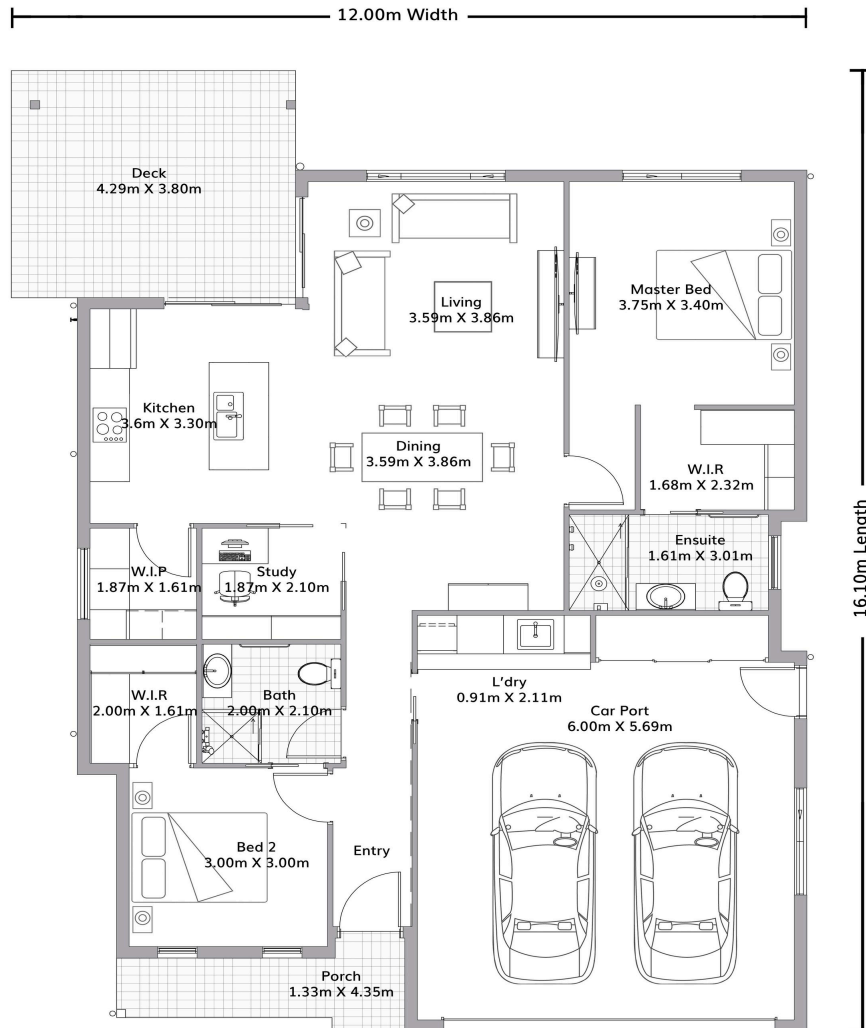

40 Parkside (Coral)

2 2 1 2

Downsize in Luxury!

The Coral oozes sophistication with touches of luxury featured throughout the design. Cook up a storm in the chef's kitchen complete with quality appliances and ample storage. Relax in the master suite featuring a walk-in robe and ensuite. Host guests in the second bedroom with separate bathroom and enjoy the flexibility of space with a multi-purpose room, internal laundry, and double garage.

- Chefs' kitchen
- Master with WIR and ensuite
- Guest bedroom and MPR
- Outdoor alfresco
- Double garage

Parkside Yamba, Yamba

A community designed with you in mind

8 Park Avenue, NSW 2464

Get in touch with Wendy Cochrane
(02) 6619 2044