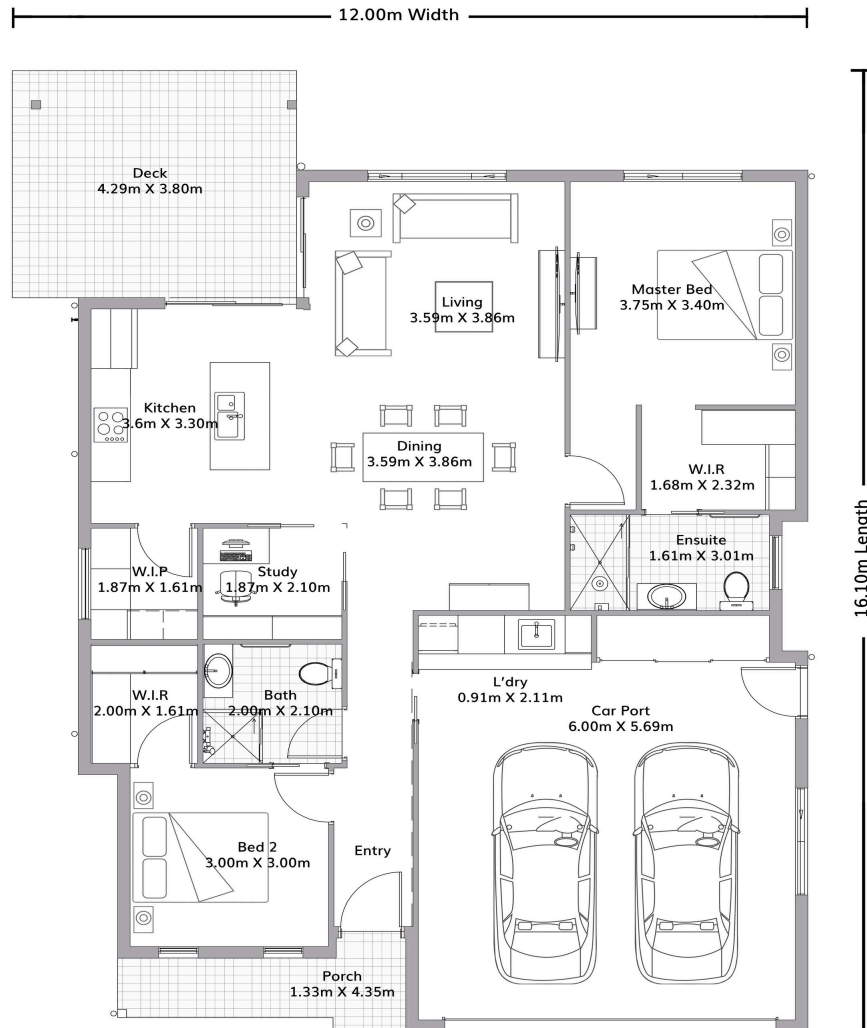

Get in touch with Wendy Cochrane
(02) 6619 2044

PARKSIDE
YAMBA