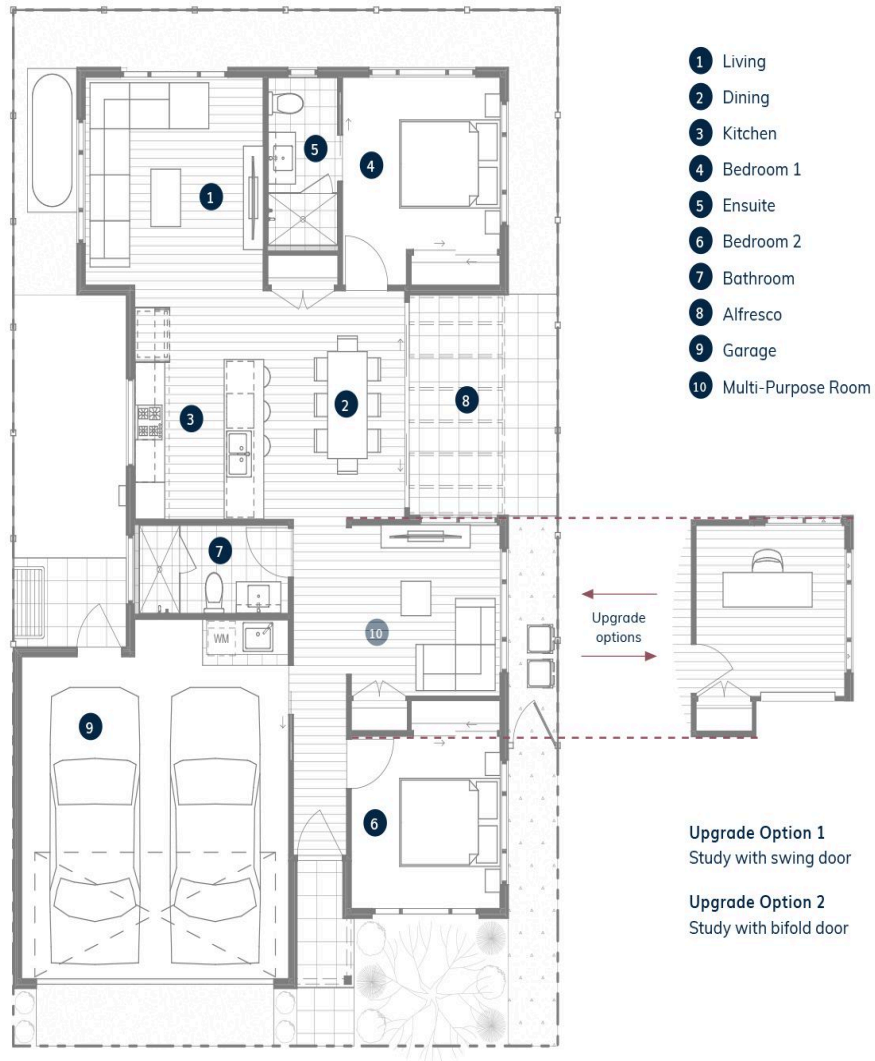

### A Downsizers Dream!

The Norfolk offers relaxed living in a warm and bright space with a spacious open plan kitchen, dining and living room facing the beautiful outdoor alfresco – perfect for entertaining. Host family and friends with the guest bedroom, separate bathroom and with plenty of spaces to relax. Enjoy customising your home with the design choice of a MPR, additional bedroom, or living space.

- Modern kitchen
- Master with ensuite
- Open plan living and dining
- Guest bedroom
- Covered alfresco

Oasis Redhead, Redhead

A community designed with  
you in mind

69 Kalaroo Road, NSW 2290

Get in touch with Catherine Booker  
(02) 4949 7225