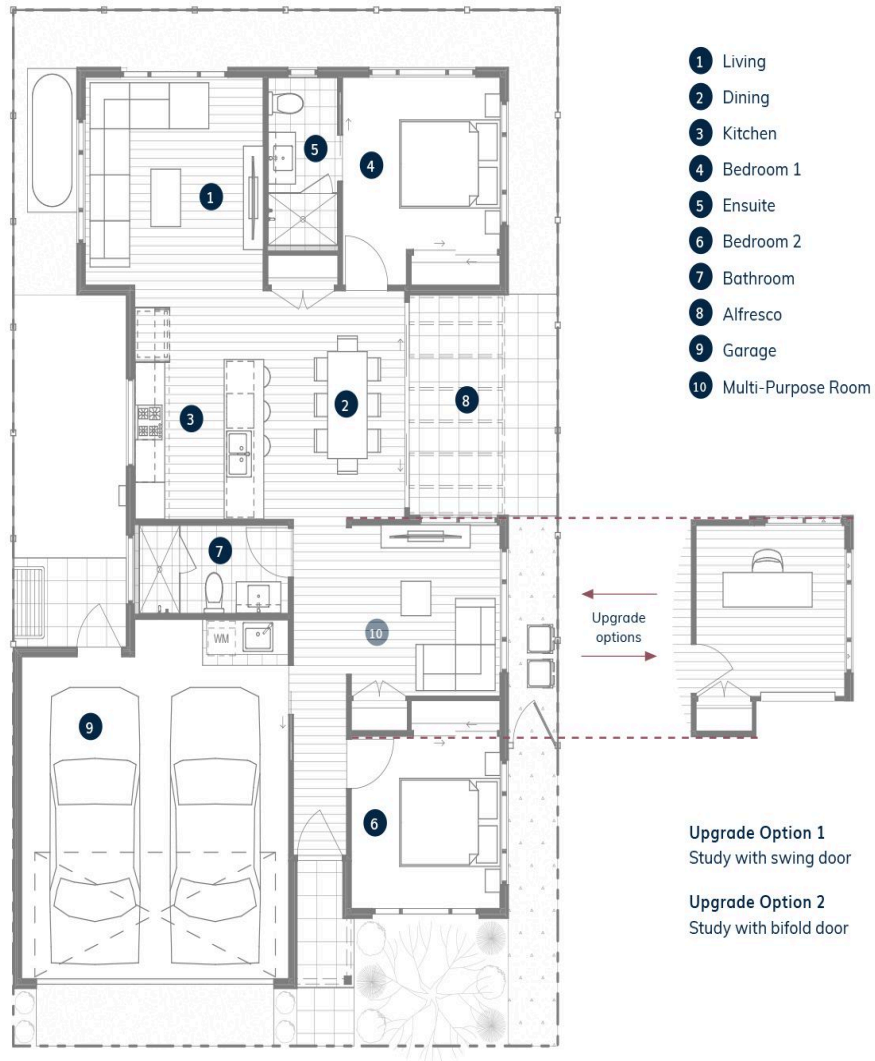

166 Oasis (Norfolk)

2 2 1 2

A Downsize Dream!

The Norfolk offers relaxed living in a warm and bright space with a spacious open plan kitchen, dining and living room facing the beautiful outdoor alfresco – perfect for entertaining. Host family and friends with the guest bedroom, separate bathroom and with plenty of spaces to relax. Enjoy customising your home with the design choice of a MPR, additional bedroom, or living space.

- Modern kitchen
- Open plan living and dining
- Master with ensuite
- Guest bedroom
- Covered alfresco

Oasis Redhead, Redhead

A community designed with
you in mind

69 Kalaroo Road, NSW 2290

Get in touch with Catherine Booker
(02) 4949 7225