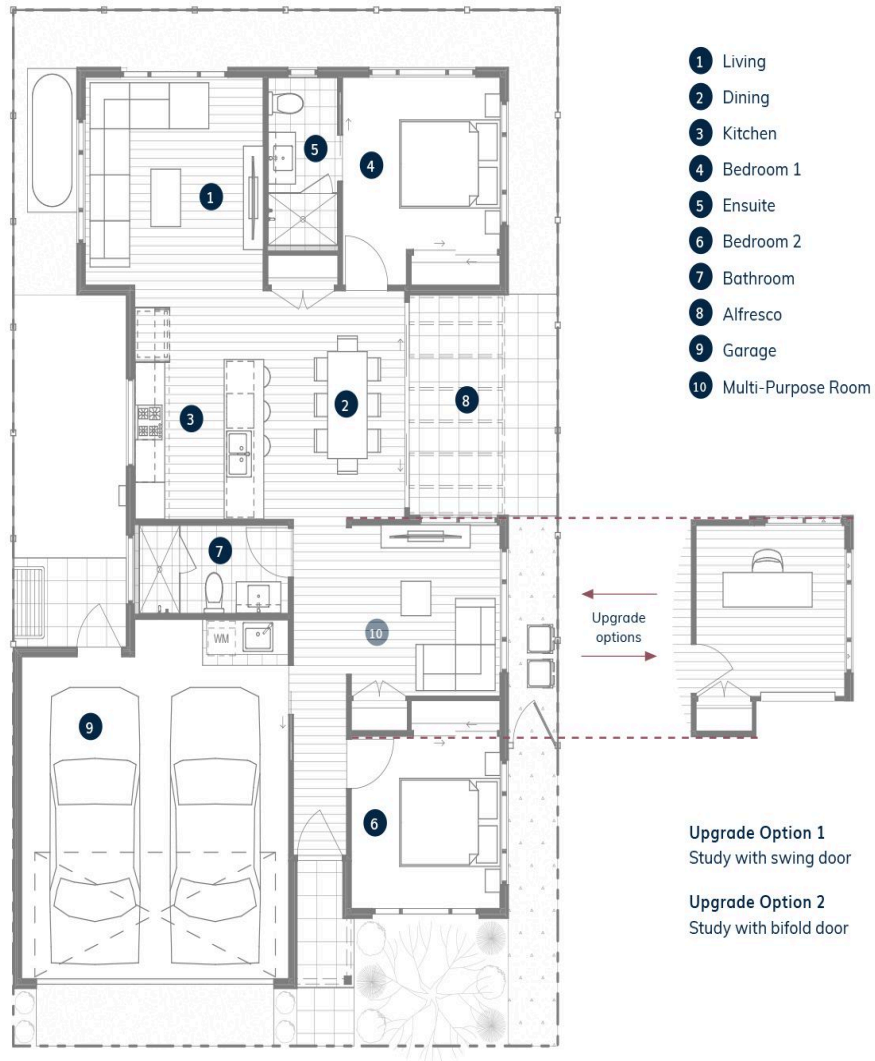

### A Downsizers Dream!

The Norfolk offers relaxed living in a warm and bright space with a spacious open plan kitchen, dining and living room facing the beautiful outdoor alfresco – perfect for entertaining. Host family and friends with the guest bedroom, separate bathroom and with plenty of spaces to relax. Enjoy customising your home with the design choice of a MPR, additional bedroom, or living space

- Modern kitchen
- Open plan living and dining
- Covered alfresco
- Master with ensuite
- Guest bedroom

Oasis Redhead, Redhead

A community designed with  
you in mind

69 Kalaroo Road, NSW 2290

Get in touch with Catherine Booker  
(02) 4949 7225