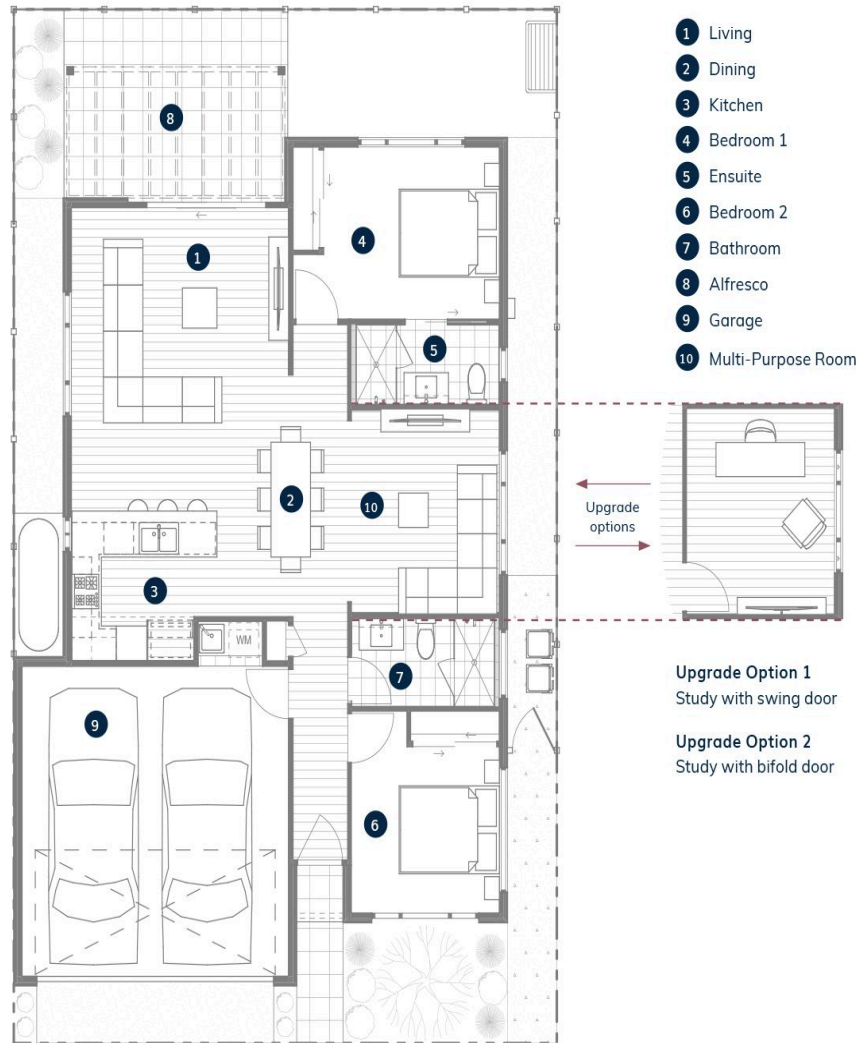

Get in touch with Catherine Booker
(02) 4949 7225