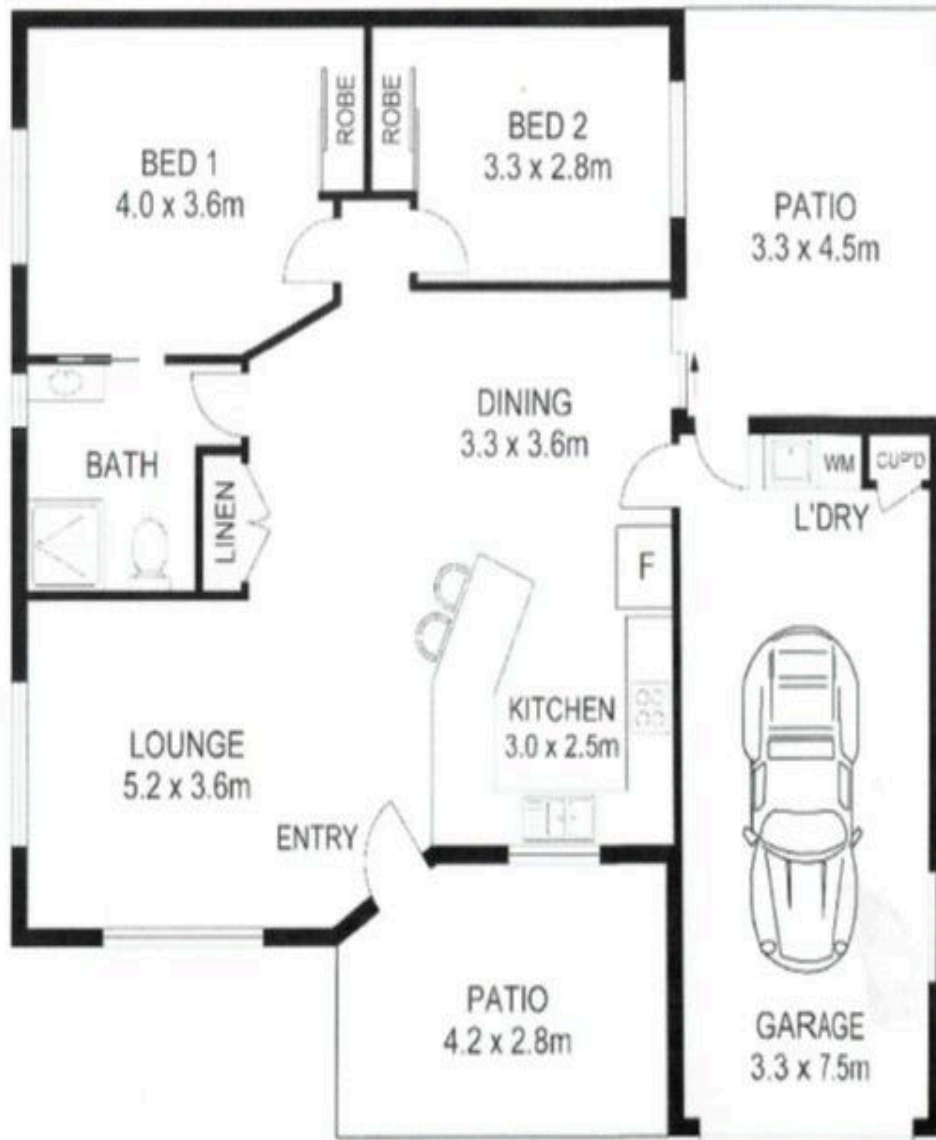

Get in touch with Rachael Treverton
(07) 2104 0901

TWIN CEDARS
BEERBURRUM