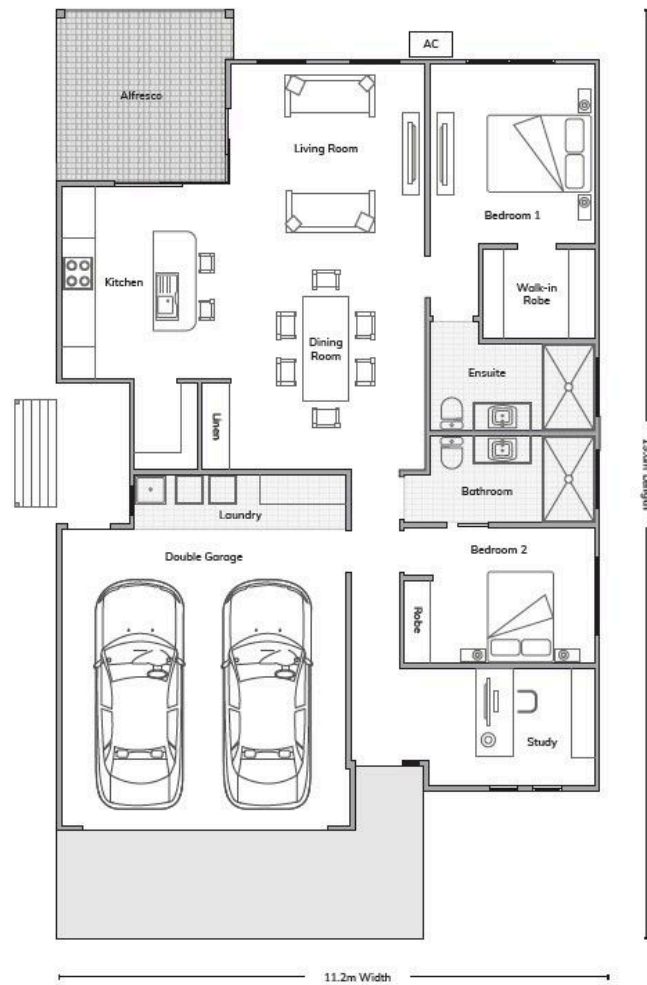

Flame Tree

Get in touch with Kristie Neilson
(02) 9055 6850